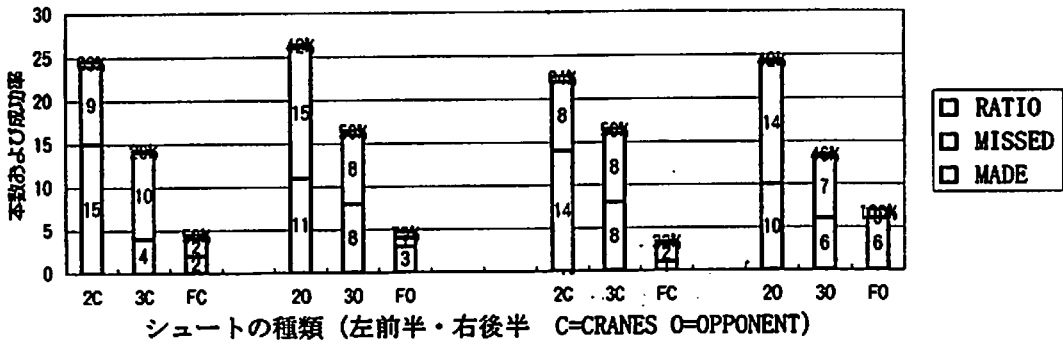

2001九州高校総体準決勝 シュート比較

2001九州高校総体準決勝 レーダー (系列1=CRANES 系列2=OPPONENT)