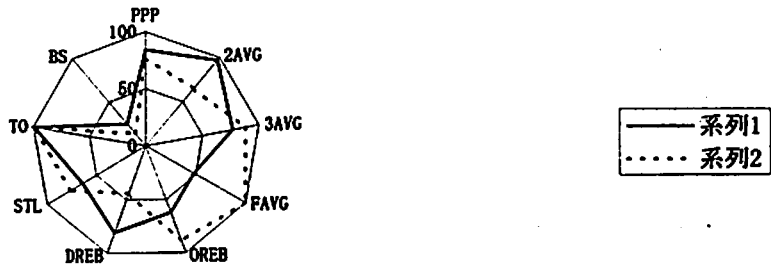

データによる分析がどうのこうのという試合ではなかったね。