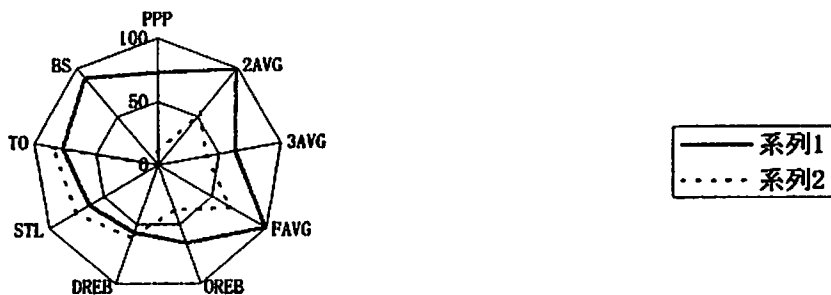

県下新人レーダー (系列1 = CRANES 系列2 = OPPONENT)