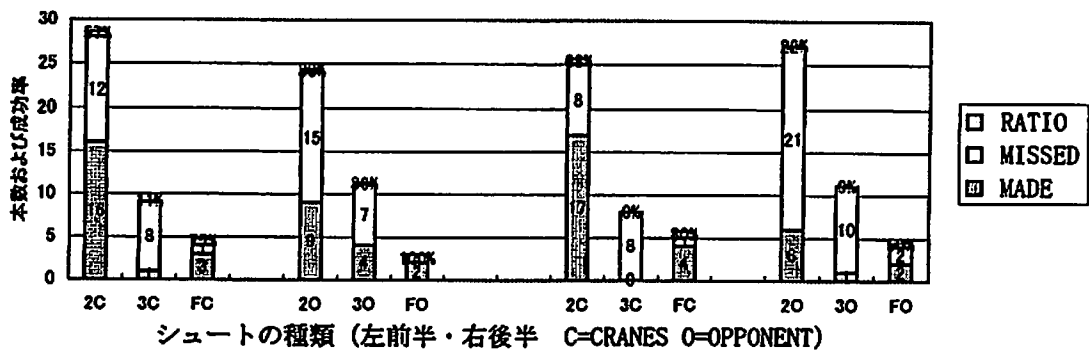

地区新人 シュート比較