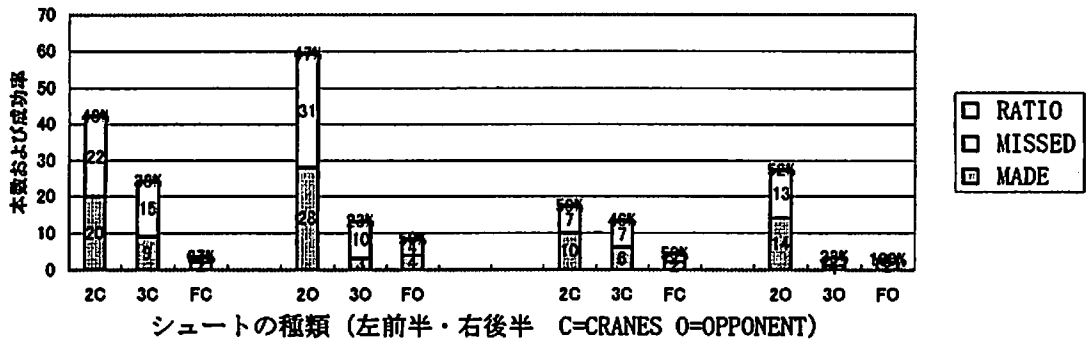

第45回国体2回戦シュート比較表