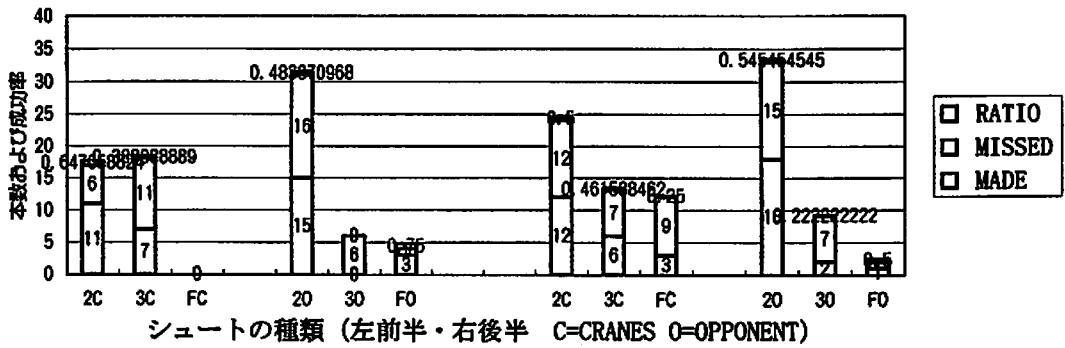

九州春季長崎二次予選決勝シュート比較