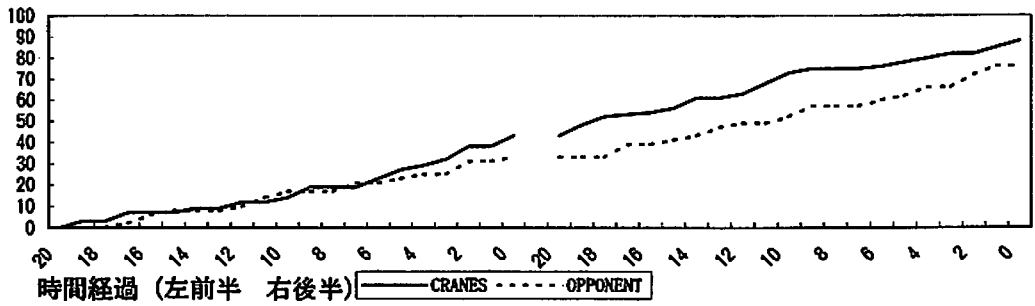

九州春季長崎二次予選決勝得点推移