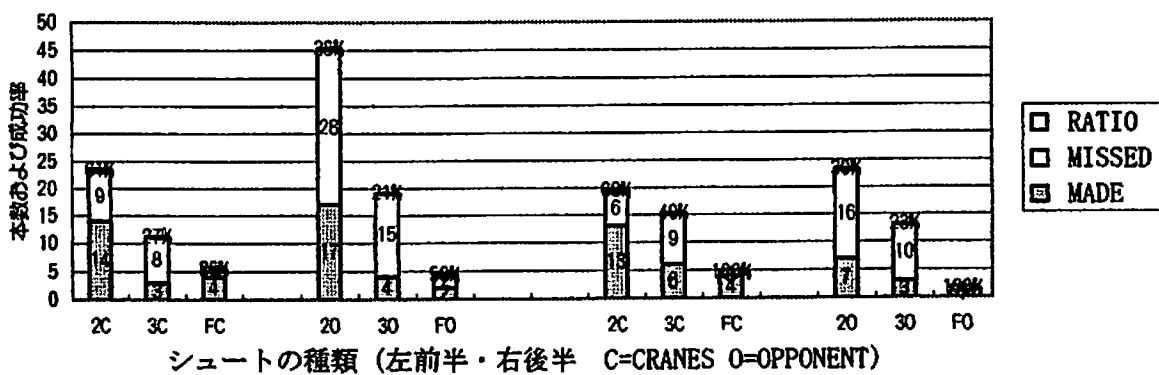

県下新人 シュート比較