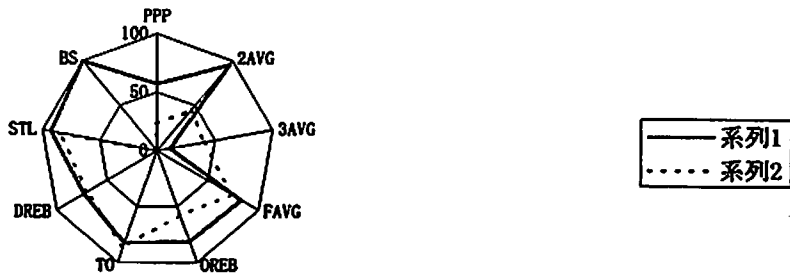

地区新人レーダー (系列1 = CRANES 系列2 = OPPONENT)