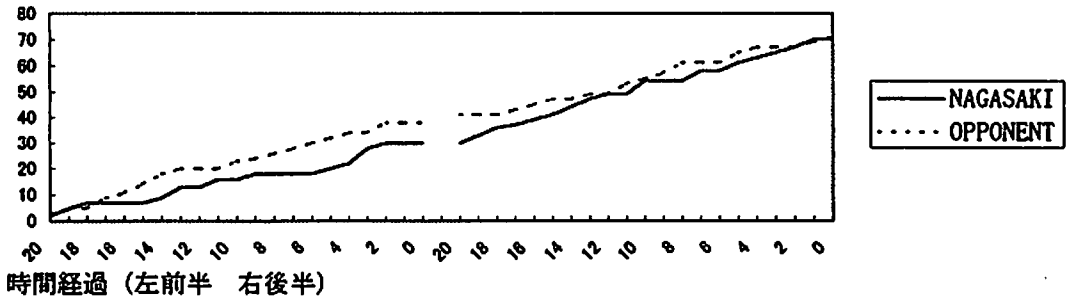

第45回国体2回戦得点推移